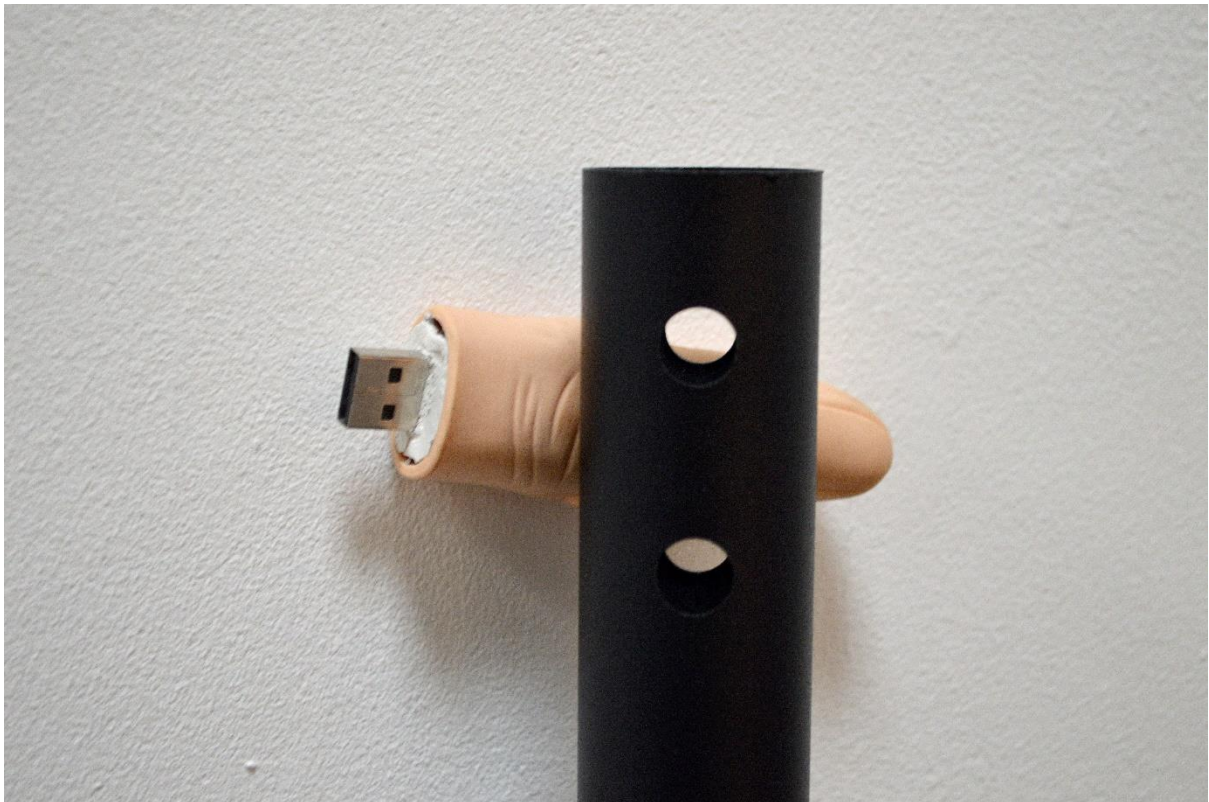

Bob Bicknell-Knight  
Autonomy 2.0, 2016  
HD Digital Video  
4 min 29 sec

A replication of the artist's family members and childhood home within The Sims video game. The angles of the cameras replicate CCTV camera angles, and flicks between several different viewpoints.

The work is installed on a ceiling mount, referencing the positioning of CCTV monitors in public spaces.

Watch the film by going to <https://youtu.be/pmNEyG0dKel>

Autonomy 2.0, 2016  
Television screen, media player, ceiling mount, silicon thumbs, USB flash drive  
Dimensions variable

Autonomy 2.0, 2016

Television screen, media player, ceiling mount, silicon thumbs, USB flash drive

Dimensions variable